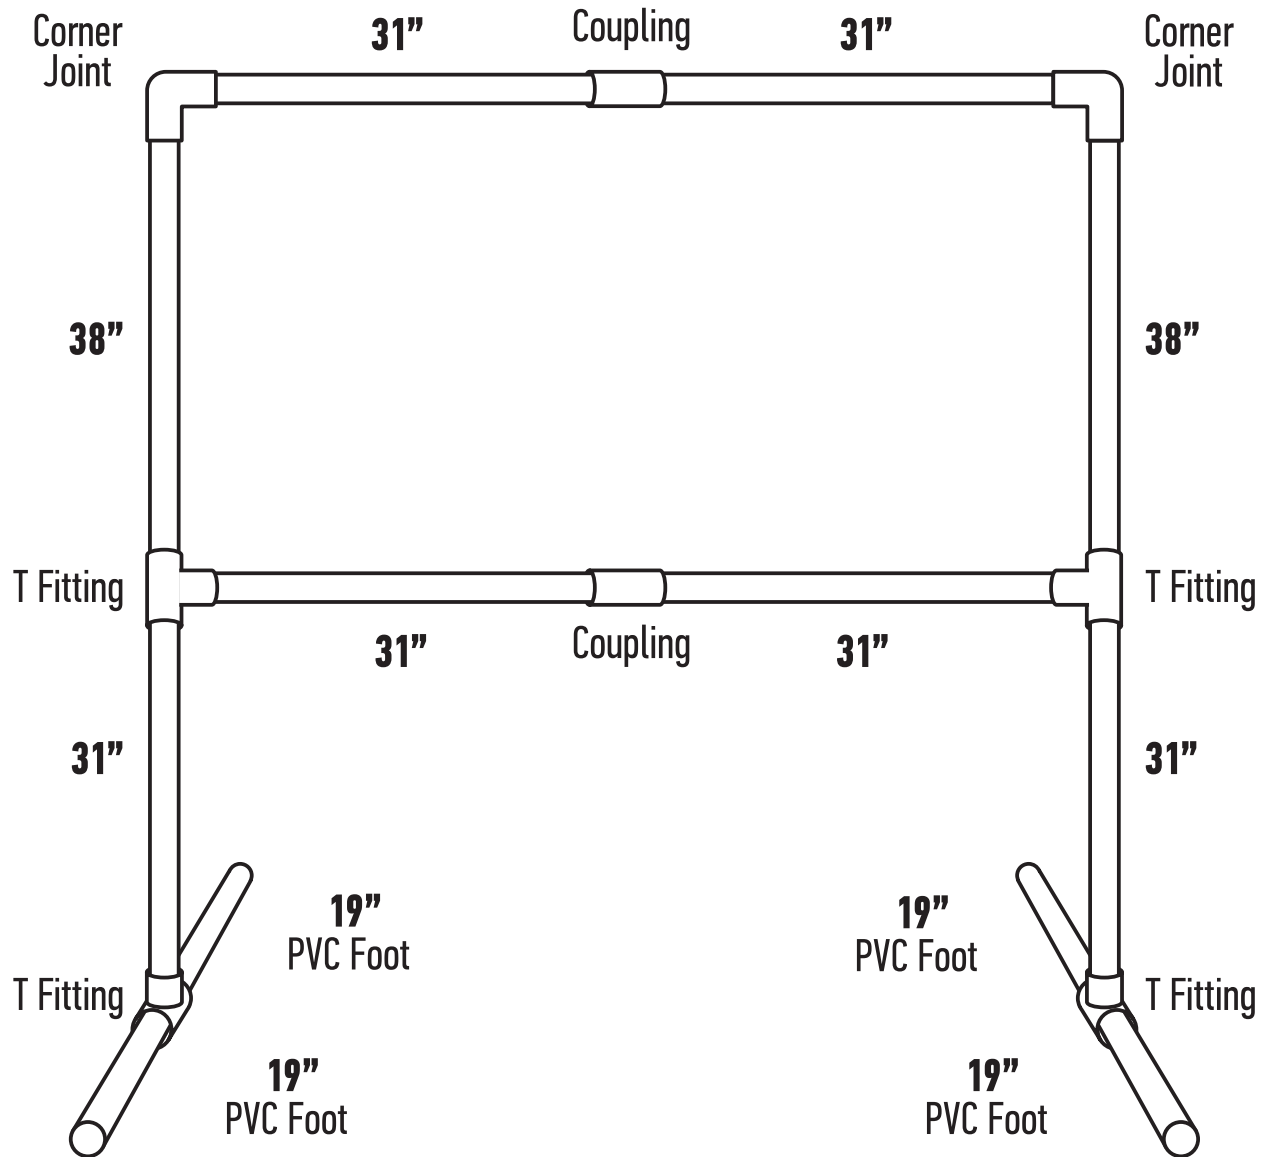

SOCCER BANNER PVC FRAME

PART LIST

3/4" PVC Pipe:	QTY
cut to 19" long	4
cut to 31" long	6
cut to 38" long	2

Fittings	QTY
3/4" PVC Coupling	2
3/4" PVC Elbow	2
3/4" Tee	4